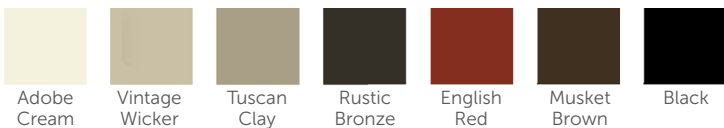

## DOOR COLOR OPTIONS

- TruBond polyurethane color coating
- Interior available in white and sandstone
- Choose from seven instock colors below or over 130 custom exterior colors!

## HARDWARE COLOR OPTIONS

**Standard: Optional Key Lock**  
Black • Sandstone • White

**Special: With Key Lock Only**  
Brushed Nickel • Bright Brass  
Oil Rubbed Bronze