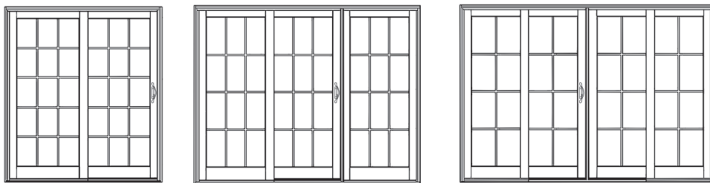

## Sliding Patio Doors

***Built to withstand over 100 mile/hour winds!*** Optimized for Efficiency.

Enjoy doors designed to keep air, water and dust out, insulate against heat and cold, provide easy and smooth operation, reduce solar heat gain, and retain structural integrity over a lifetime of use.

## 2, 3 and 4-PANEL DOOR OPTIONS

- Up to 12' x 8' in DP-45 Impact configurations
- Custom and standard sizes available
- Special configurations available